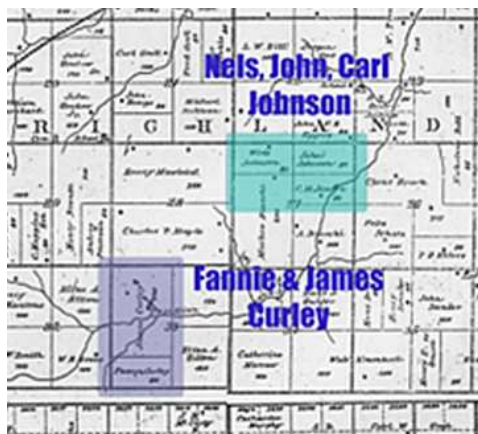

### **Rumble Channel:**

**Betty's Family History Channel**

Prepared by: Betty Gibbs.

## Johnson Family Origins

Johannes Jensen/John Johnson came from Denmark with his family in 1869. The family established a farm in eastern Nebraska in Sarpy County (near Omaha).

John Johnson bought the North ½ of the NE ¼ from the Union Pacific Railroad in 1889.

The Curley family lived less than 2 miles from the Johnsons.

The John Johnson family moved to near Lyons NE in 1894.

From 1889 plat produced by Anderson Publishing

Oliver eventually took over the John Johnson property west of Lyons NE after his mother died in 1909.

## Lawless Family Origins

Eugene Lawless came from Ireland in 1880 and brought his new wife Elizabeth (Bessie) DeCourcy to a farm a few miles west of Decatur Nebraska in 1884. Eugene lived on the property until he died in 1927. Note the Catholic cemetery in the NE corner. Bessie and Eugene are buried there as well as their daughter Eugenia Lawless.