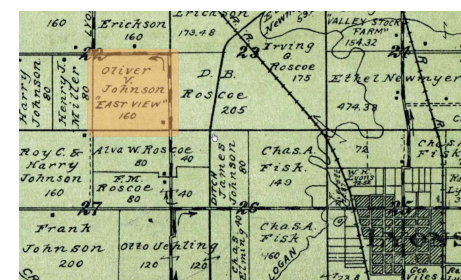

## Johnson Family Origins

Johannes Jensen/John Johnson came from Denmark with his family in 1869. The family established a farm in eastern Nebraska in Sarpy County (near Omaha).

John Johnson bought the North ½ of the NE ¼ from the Union Pacific Railroad in 1889.

The Curley family lived less than 2 miles from the Johnsons.

The John Johnson family moved to near Lyons NE in 1894.

From 1889 plat produced by Anderson Publishing

Oliver eventually took over the John Johnson property west of Lyons NE after his mother died in 1909.

## Lawless Family Origins

Eugene Lawless came from Ireland in 1880 and brought his new wife Elizabeth (Bessie) DeCourcy to a farm a few miles west of Decatur Nebraska in 1884. Eugene lived on the property until he died in 1927. Note the Catholic cemetery in the NE corner. Bessie and Eugene are buried there as well as their daughter Eugenia Lawless.