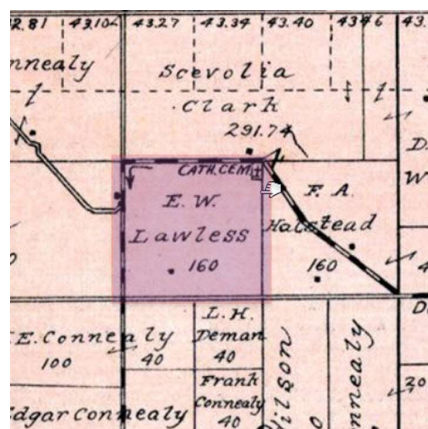

(1922)

Eugene called his property GarryOwen which was a section of Limerick.